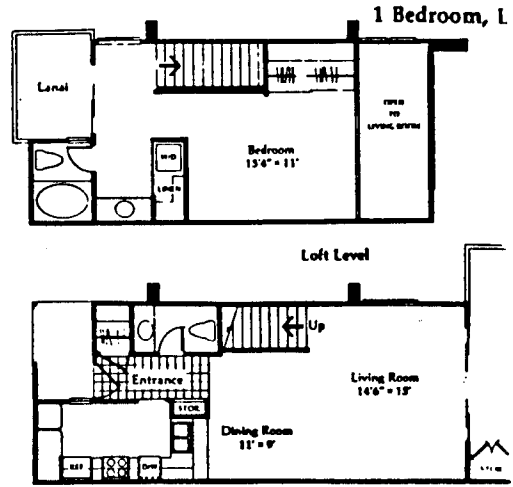

Kapalua Golf Villas

End Unit:
Approx. 1,291 sq. ft.
Interior Unit:
Approx. 1,233 sq. ft. (Lar)

Above sq. ft. includes lanai

Approx. 1,857 sq. ft. (shown) or
Approx. 1,783 sq. ft. (Lanai areas vary)

*Prudential
Maui Realtors*