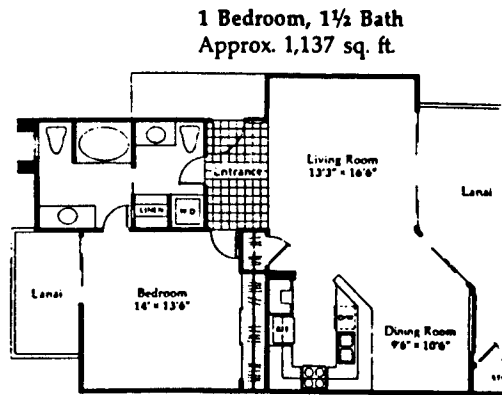

Kapalua Golf Villas

End Unit:
Approx. 1,291 sq. ft.
Interior Unit:
Approx. 1,233 sq. ft. (Lar)

Above sq. ft. includes lanai

Approx. 1,857 sq. ft. (shown) or
Approx. 1,783 sq. ft. (Lanai areas vary)

*Prudential
Maui Realtors*