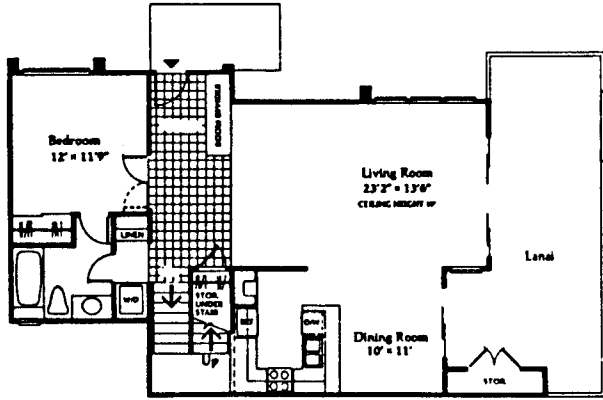

Kapalua Golf Villas

End Unit:
Approx. 1,291 sq. ft.
Interior Unit:
Approx. 1,233 sq. ft. (Lar)

Above sq. ft. includes lanai

Approx. 1,857 sq. ft. (shown) or
Approx. 1,783 sq. ft. (Lanai areas vary)

*Prudential
Maui Realtors*