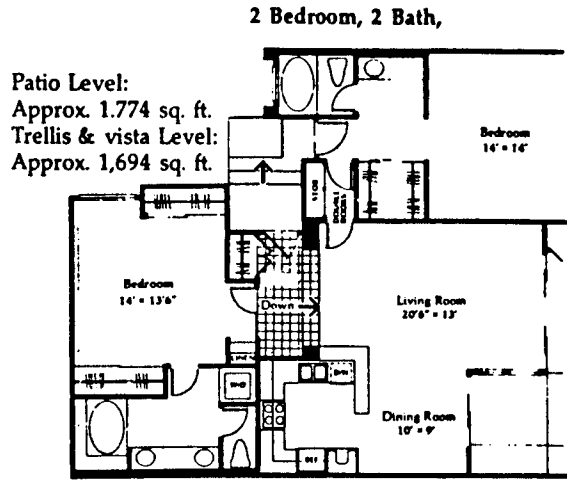

Kapalua Golf Villas

End Unit:
Approx. 1,291 sq. ft.
Interior Unit:
Approx. 1,233 sq. ft. (Lar)

Above sq. ft. includes lanai

Approx. 1,857 sq. ft. (shown) or
Approx. 1,783 sq. ft. (Lanai areas vary)

*Prudential
Maui Realtors*