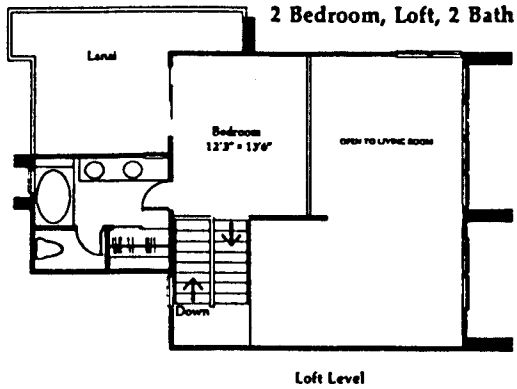

Kapalua Golf Villas

End Unit:
Approx. 1,291 sq. ft.
Interior Unit:
Approx. 1,233 sq. ft. (Lar)

Above sq. ft. includes lanai

Approx. 1,857 sq. ft. (shown) or
Approx. 1,783 sq. ft. (Lanai areas vary)

*Prudential
Maui Realtors*