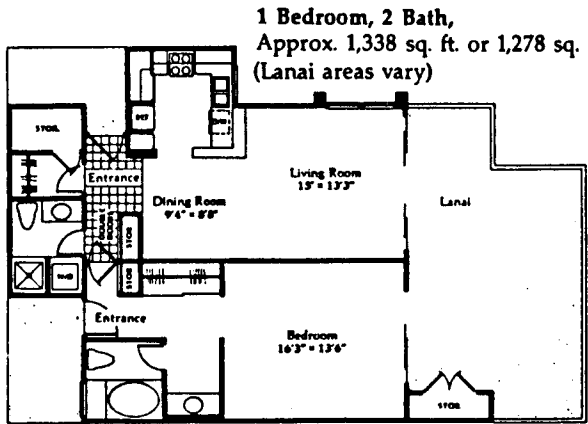

Kapalua Golf Villas

End Unit:
Approx. 1,291 sq. ft.
Interior Unit:
Approx. 1,233 sq. ft. (Lar)

Above sq. ft. includes lanai

Approx. 1,857 sq. ft. (shown) or
Approx. 1,783 sq. ft. (Lanai areas vary)

*Prudential
Maui Realtors*