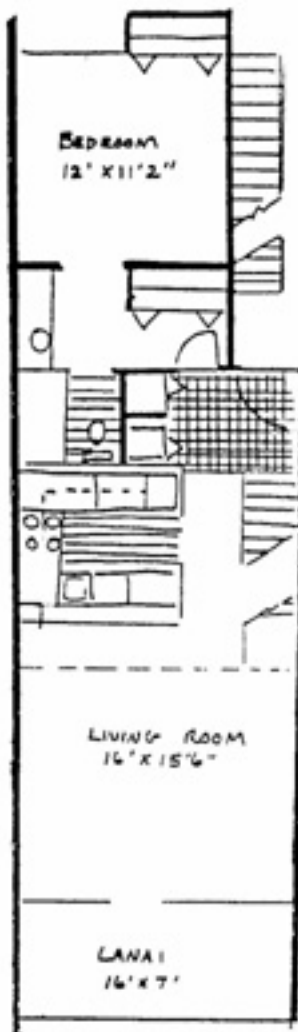

Napili Point

5295 Honopiilani Highway
 Lahaina, Hawaii 96761
 (808) 669-9222

Gazebo Restaurant

White Sand Beach
 150 Yds.

THE COVE

Type "A" - 1 bedroom, 1 bath - 590 sq. ft.

OCEAN FRONT UNIT

GROUND FLOOR INTERIOR UNIT

GROUND FLOOR END UNIT
SECOND FLOOR END UNIT

CAPTAIN'S LOFT

TYPE "C" - 2 bedroom, 2 bath
1,070 sq. ft.

END unit - 896 sq. ft.
1 bedroom, 1 bath

**NAPILI
POINT**

MEZZANINE SECOND FLOOR
INTERIOR UNIT

SECOND FLOOR INTERIOR UNIT