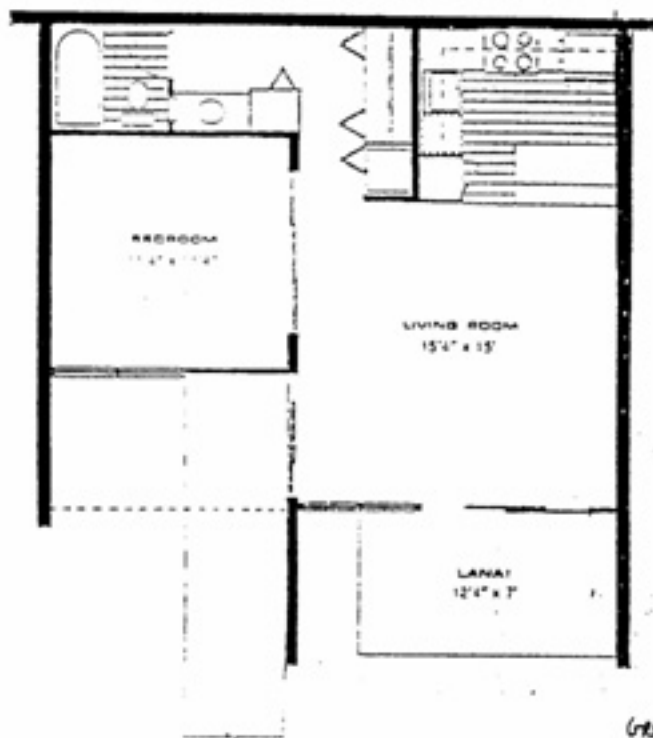

Napili Point

5295 Honopiilani Highway
 Lahaina, Hawaii 96761
 (808) 669-9222

Gazebo Restaurant

White Sand Beach
 150 Yds.

THE COVE

Type "A" - 1 bedroom, 1 bath - 590 sq. ft.

OCEAN FRONT UNIT

GROUND FLOOR INTERIOR UNIT

GROUND FLOOR END UNIT
SECOND FLOOR END UNIT

CAPTAIN'S LOFT

TYPE "C" - 2 bedroom, 2 bath
1,070 sq. ft.

END unit - 896 sq. ft.
1 bedroom, 1 bath

**NAPILI
POINT**

MEZZANINE SECOND FLOOR
INTERIOR UNIT

SECOND FLOOR INTERIOR UNIT