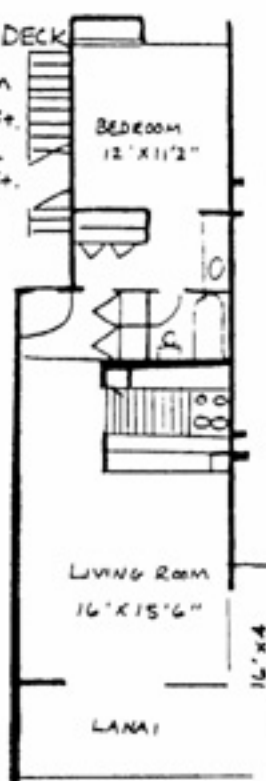

Napili Point

5295 Honopiilani Highway
 Lahaina, Hawaii 96761
 (808) 669-9222

Gazebo Restaurant

White Sand Beach
 150 Yds.

THE COVE

Type "A" - 1 bedroom, 1 bath - 590 sq. ft.

OCEAN FRONT UNIT

GROUND FLOOR INTERIOR UNIT

GROUND FLOOR END UNIT
SECOND FLOOR END UNIT

CAPTAIN'S LOFT

TYPE "C" - 2 bedroom, 2 bath
1,070 sq. ft.

END unit - 896 sq. ft.
1 bedroom, 1 bath

**NAPILI
POINT**

MEZZANINE SECOND FLOOR
INTERIOR UNIT

SECOND FLOOR INTERIOR UNIT