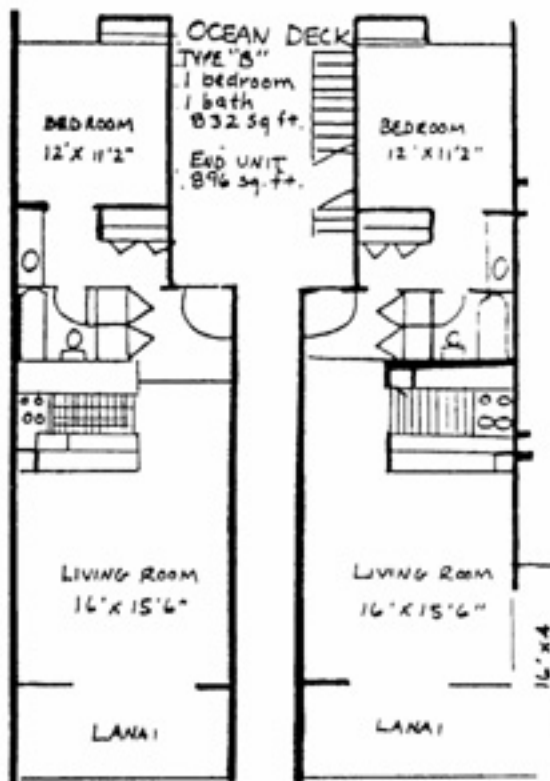

Napili Point

5295 Honopiilani Highway
 Lahaina, Hawaii 96761
 (808) 669-9222

Gazebo Restaurant

White Sand Beach
 150 Yds.

THE COVE

Type "A" - 1 bedroom, 1 bath - 590 sq. ft.

OCEAN FRONT UNIT

GROUND FLOOR INTERIOR UNIT

GROUND FLOOR END UNIT
SECOND FLOOR END UNIT

CAPTAIN'S LOFT

TYPE "C" - 2 bedroom, 2 bath
1,070 sq. ft.

END unit - 896 sq. ft.
1 bedroom, 1 bath

**NAPILI
POINT**

MEZZANINE SECOND FLOOR
INTERIOR UNIT

SECOND FLOOR INTERIOR UNIT